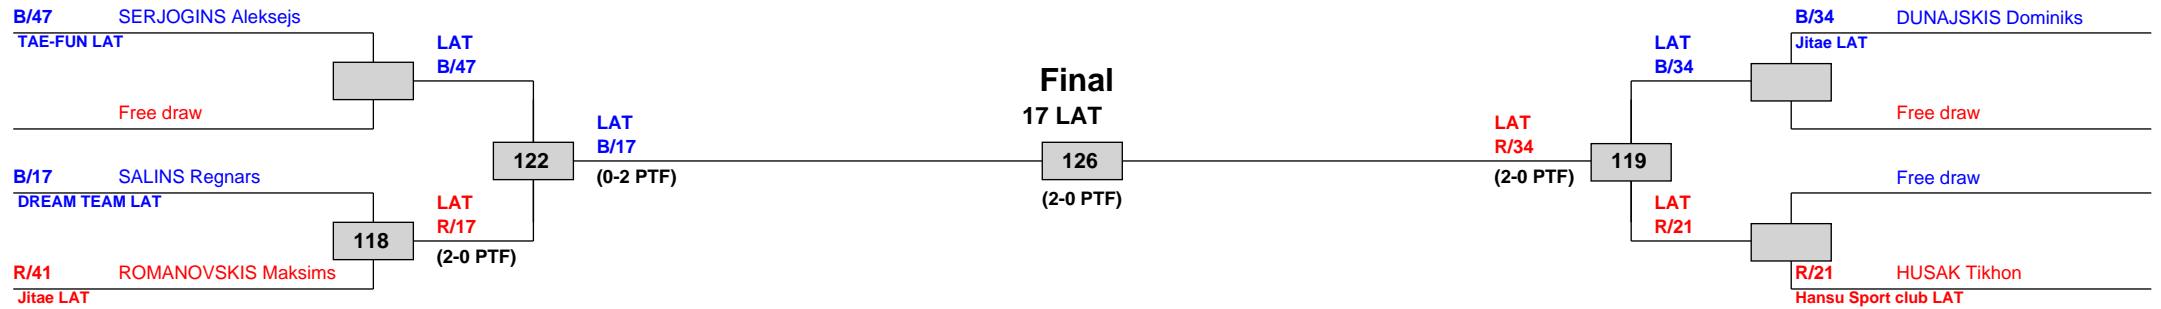

Hansu Cup 2024 Stage 1 - Riga, Latvia

17-02-2024

Kids Male B -33 (Kids Male-B -33) Contestants: 5

Competition date: 17-02-2024

Result legend:

(WDR) Withdrawal	(PUN) Punishment
(DSQ) Disqualified	(GDP) Golden Point
(RSC) Ref. stop contest	(PTG) Points win (gap)
(SUP) Superiority	(PTF) Points win (normal)
	(DQB) Unsportsmanlike conduct